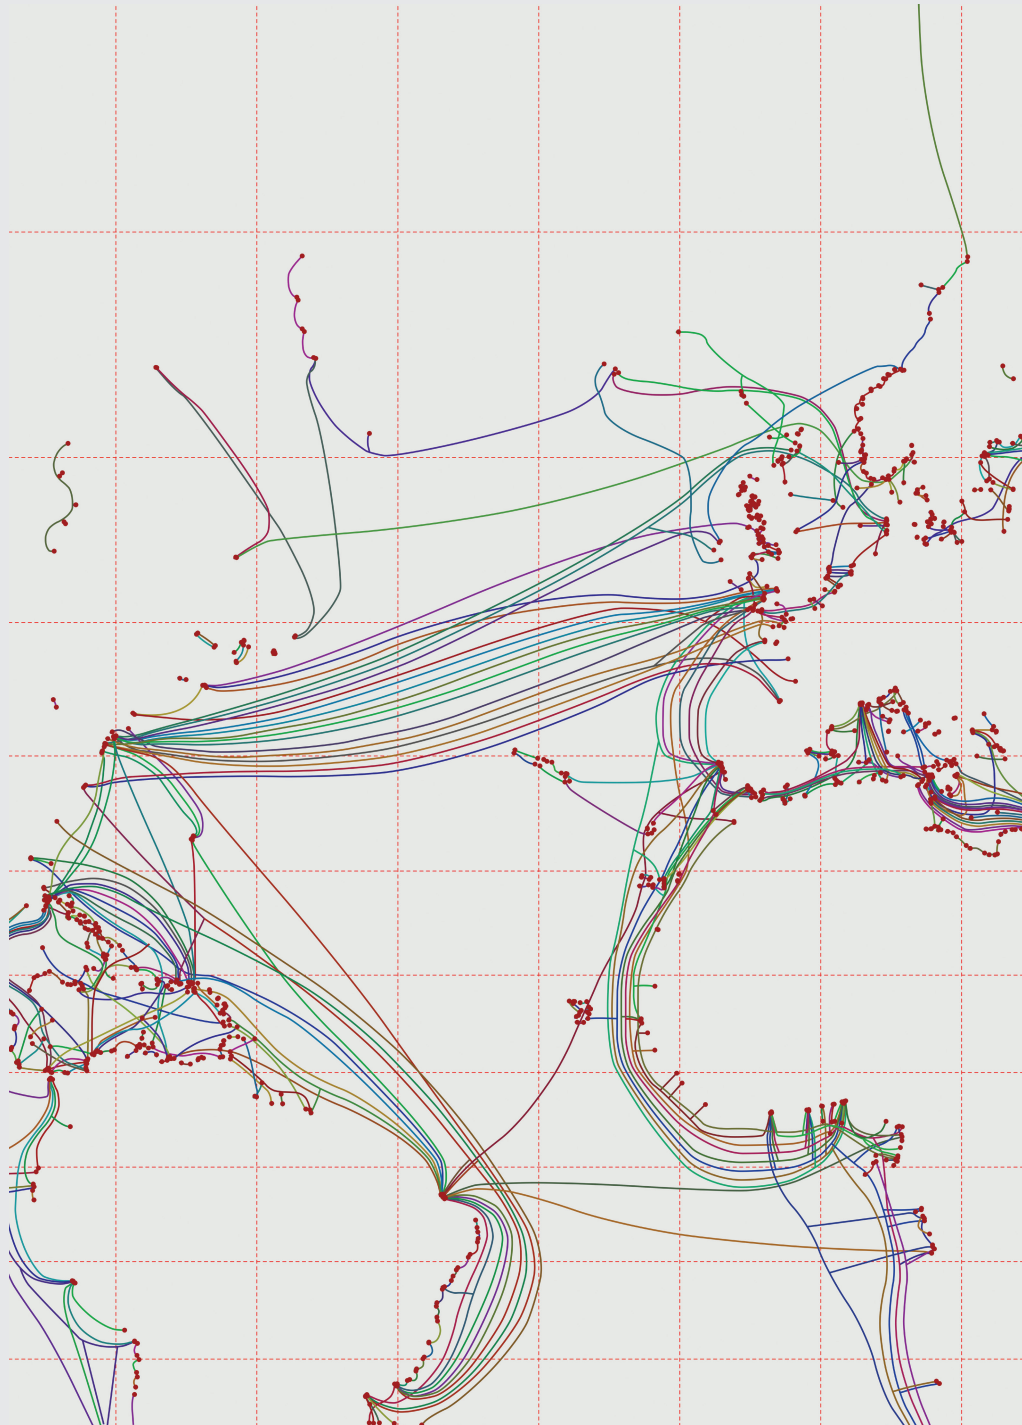

BLOCK 01
TITLE

SUBMARINE
INTERNET
CABLE
MAP

114/150

BLOCK 02 IMAGE

BLOCK 03 DESCRIPTION

The distribution and landing sites of internet cables draws an image of the world based on the parameter of each coastal country's ability to move data. Food delivery requires this infrastructure, making food delivery dependent on data delivery.

BLOCK 04
NUMBER

BLOCK 05 AUTHOR

BLOCK 06
RECIPE

LUCIA TAHAN GHOST TORTILLA

BLOCK 07 LOCATION

[NOT FOUND]

BLOCK 08
LINKS
<https://www.submarinecablemap.com/>

BLOCK 09
FOOTER
2023 © Foodscapes