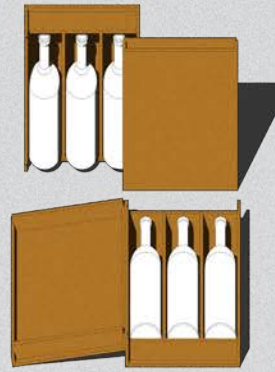

#33 Paper Packaging
Recycled paper bags can be a more sustainable option for one bottle.

08

BLOCK 03 DESCRIPTION

Wine consumption chain.

BLOCK 04 LINKS

[not found]

BLOCK 05

AUTHOR URBANITREE (DANIEL IBAÑEZ, VICENTE GUALLART) + MANUEL BOUZAS

BLOCK 06 RECIPE

METABOLIC WINE

BLOCK 07

TITLE WINE CONSUMPTION

BLOCK 08

LOCATION [NOT FOUND]

069 / 150

BLOCK

09

NUMBER