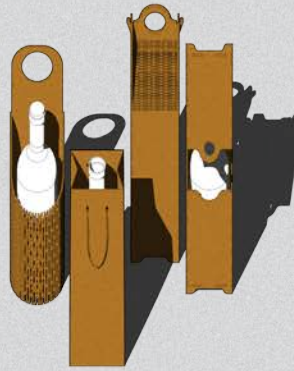

#33 Paper Packaging
Recycled paper bags can be a more sustainable option for one bottle.